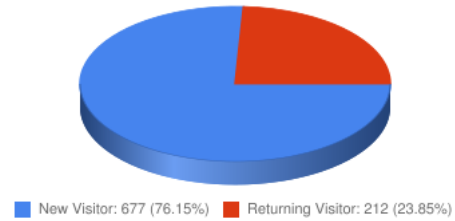

Monthly multiprofile report A

Analyzed period: 01/09/2011 - 30/09/2011

Dashboard - Profile 1

KPI	Value for analyzed period	Value for historical period (-1)	Change %
Visits	889	731	21.61%
Page views	2,034	1,738	17.03%
Page views / visit	2.29	2.38	-3.78%
Bounce rate	54.67%	55.00%	-0.60%
Average session length	00:01:40	00:01:52	-11.09%
Percentage of new visits	76.05%	76.61%	-0.73%

Visitors - New vs Returning Visits - Profile 1

Dashboard - Profile 2

KPI	Value for analyzed period	Value for historical period (-1)	Change %
Visits	380	582	-34.71%
Page views	2,296	3,987	-42.41%
Page views / visit	6.05	6.86	-11.81%
Bounce rate	42.11%	28.01%	50.34%
Average session length	00:02:39	00:02:22	12.16%
Percentage of new visits	62.11%	69.42%	-10.53%

Visitors - New vs Returning Visits - Profile 2

Dashboard - Profile 3

KPI	Value for analyzed period	Value for historical period (-1)	Change %
Visits	5	9	-44.44%
Page views	25	18	38.89%
Page views / visit	5	2	150.00%
Bounce rate	20.00%	77.78%	-74.29%
Average session length	00:00:42	00:02:20	-70.03%
Percentage of new visits	80.00%	44.45%	79.98%