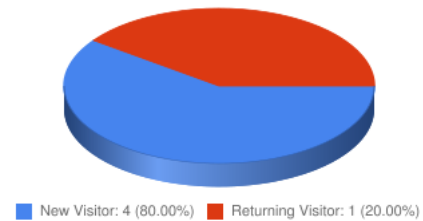

Visitors - New vs Returning Visits - Profile 3

Comments

(-1) Historical period 1: 01/08/2011 - 31/08/2011

This is the help for the report