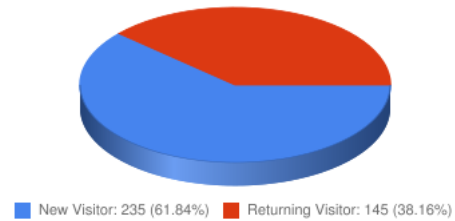

Monthly multiprofile report A

Analyzed period: 01/09/2011 - 30/09/2011

Dashboard - Profile 1

KPI	Value for analyzed period	Value for historical period (-1)	Change %
Visits	889	731	21.61%
Page views	2,034	1,738	17.03%
Page views / visit	2.29	2.38	-3.78%
Bounce rate	54.67%	55.00%	-0.60%
Average session length	00:01:40	00:01:52	-11.09%
Percentage of new visits	76.05%	76.61%	-0.73%

Visitors - New vs Returning Visits - Profile 1

Dashboard - Profile 2

KPI	Value for analyzed period	Value for historical period (-1)	Change %
Visits	380	582	-34.71%
Page views	2,296	3,987	-42.41%
Page views / visit	6.05	6.86	-11.81%
Bounce rate	42.11%	28.01%	50.34%
Average session length	00:02:39	00:02:22	12.16%
Percentage of new visits	62.11%	69.42%	-10.53%

Visitors - New vs Returning Visits - Profile 2

Dashboard - Profile 3

KPI	Value for analyzed period	Value for historical period (-1)	Change %
Visits	5	9	-44.44%
Page views	25	18	38.89%
Page views / visit	5	2	150.00%
Bounce rate	20.00%	77.78%	-74.29%
Average session length	00:00:42	00:02:20	-70.03%
Percentage of new visits	80.00%	44.45%	79.98%