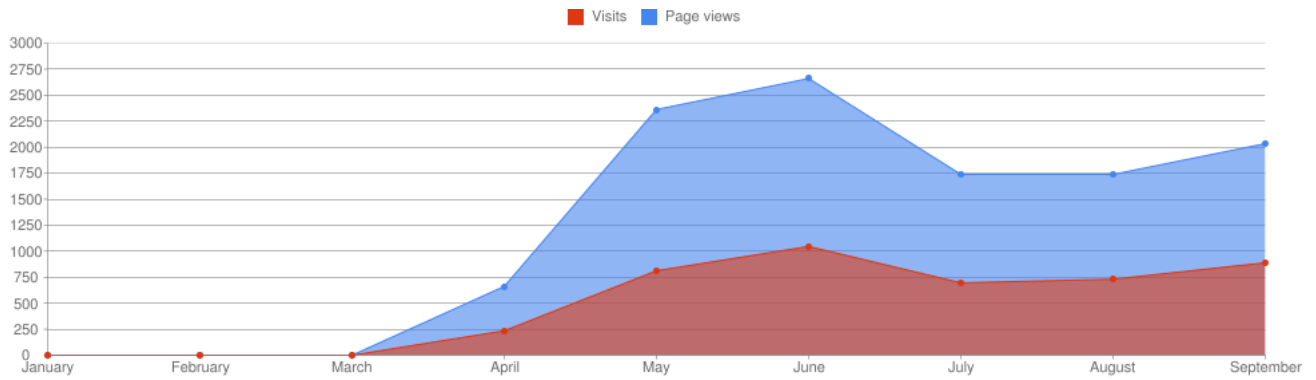

Content - Top Content - Profile 3

Page path	Page views	Unique page views	Time on page	Bounces	Entrances	Exits
/contacto.html	8 (32.00%)	4 (26.67%)	00:00:46 (21.80%)	0 (0.00%)	0 (0.00%)	4 (80.00%)
/index.html	6 (24.00%)	5 (33.33%)	00:01:04 (30.33%)	1 (100.00%)	5 (100.00%)	1 (20.00%)
/articulos.html	4 (16.00%)	2 (13.33%)	00:01:02 (29.38%)	0 (0.00%)	0 (0.00%)	0 (0.00%)
/quienessomos.html	4 (16.00%)	2 (13.33%)	00:00:27 (12.80%)	0 (0.00%)	0 (0.00%)	0 (0.00%)
/servicios.html	3 (12.00%)	2 (13.33%)	00:00:12 (5.69%)	0 (0.00%)	0 (0.00%)	0 (0.00%)

Comments

This is the help for the report

Current year multiprofile report C

Analyzed period: 01/01/2011 - 30/09/2011

General - Visits and Pageviews Over Time - Profile 1

General - Visits and Pageviews Over Time - Profile 2