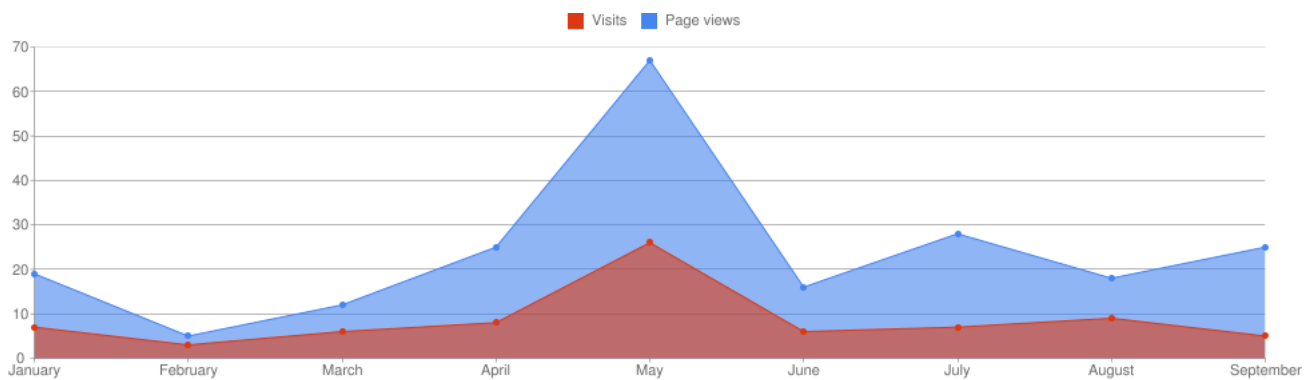

Comments

This is the help for the report

Current year multiprofile report C

Analyzed period: 01/01/2011 - 30/09/2011

General - Visits and Pageviews Over Time - Profile 1

General - Visits and Pageviews Over Time - Profile 2

General - Visits and Pageviews Over Time - Profile 3

Comments

This is the help for the report