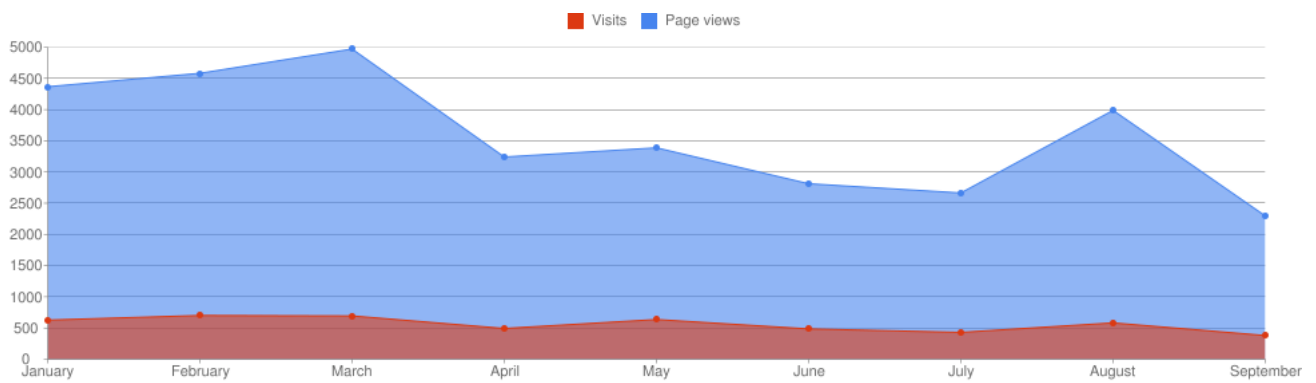

Comments

This is the help for the report

Current year multiprofile report C

Analyzed period: 01/01/2011 - 30/09/2011

General - Visits and Pageviews Over Time - Profile 1

General - Visits and Pageviews Over Time - Profile 2

General - Visits and Pageviews Over Time - Profile 3

Comments

This is the help for the report